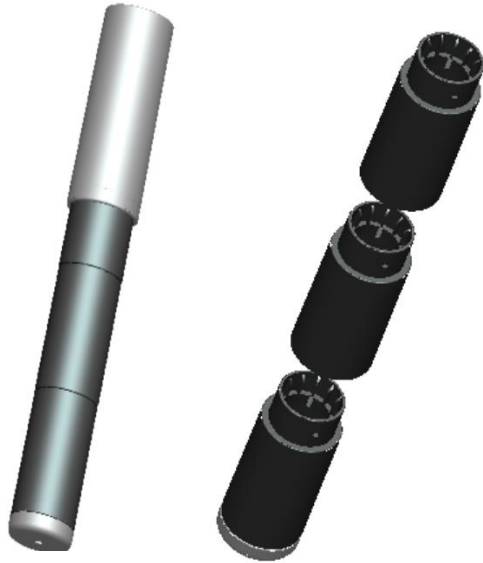

L541 chubby pen

- ✓ This is suitable for eye shadow or lipstick.
- ✓ Include 2 or more small Barrels to have different Bulks in a pen.

Product number	Dimension	Material		
		cap	barrel	End cap
L541	diameter 17.9(cap) 15.95(every small barrel) length 113(including 3 barrels)	pp	ABS	ABS
	bullet diameter 11.7