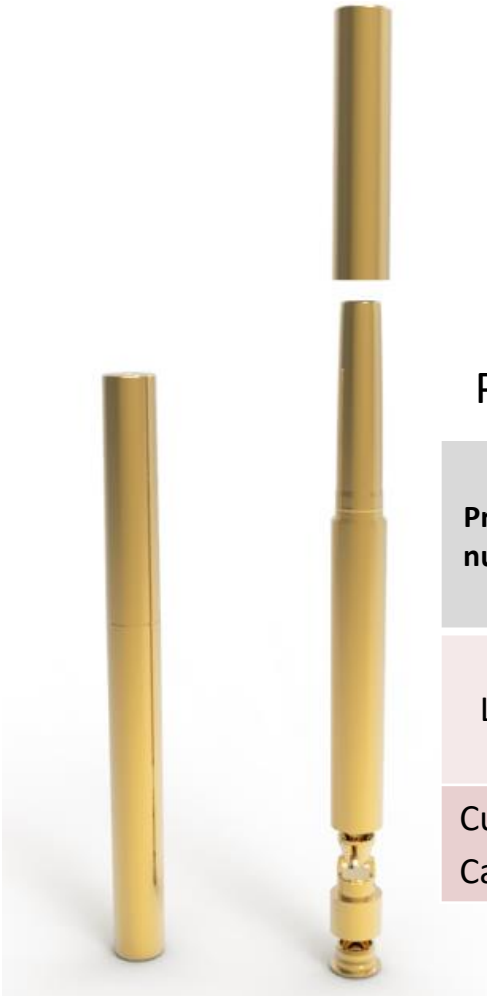

L575 double-end pencil

✓ This is suitable for eye shadow or lipstick.

Pencil sharpener.

Product number	Dimension	Material						
		cap	Sleeve	Cup	barrel	Screw	Base	End cap
L575	diameter 12.0 length 132.9	ABS	ABS	POM	ABS	POM	ABS	ABS
Cup travel: 32.8 Capacity: appr 0.8ml